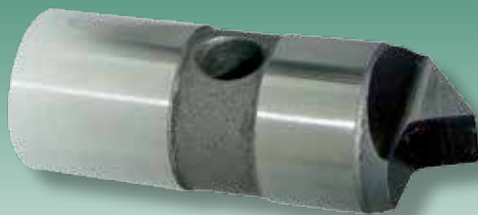

Interchangeable with
standard pins